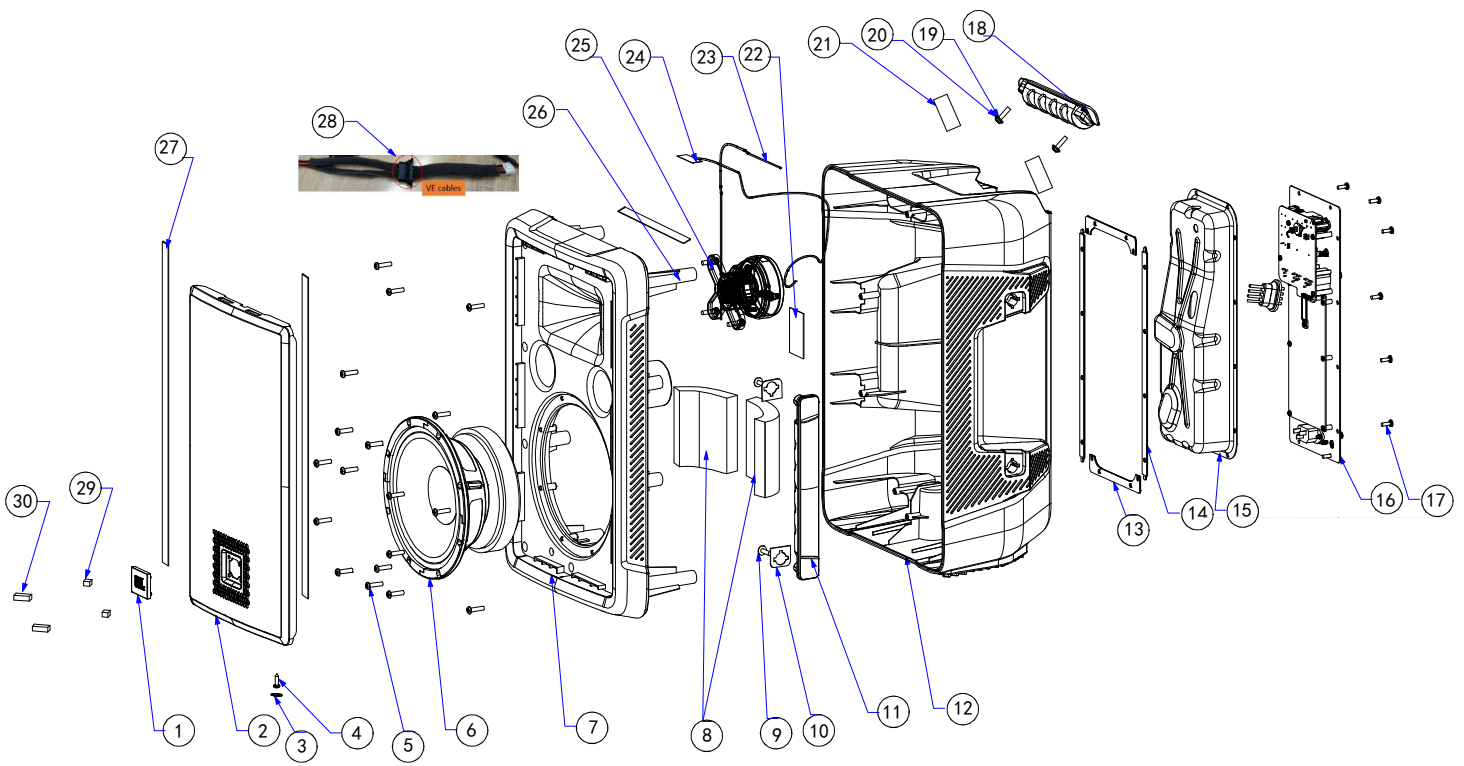

IRX108BT_MAIN ASSY_EXPLODED VIEW