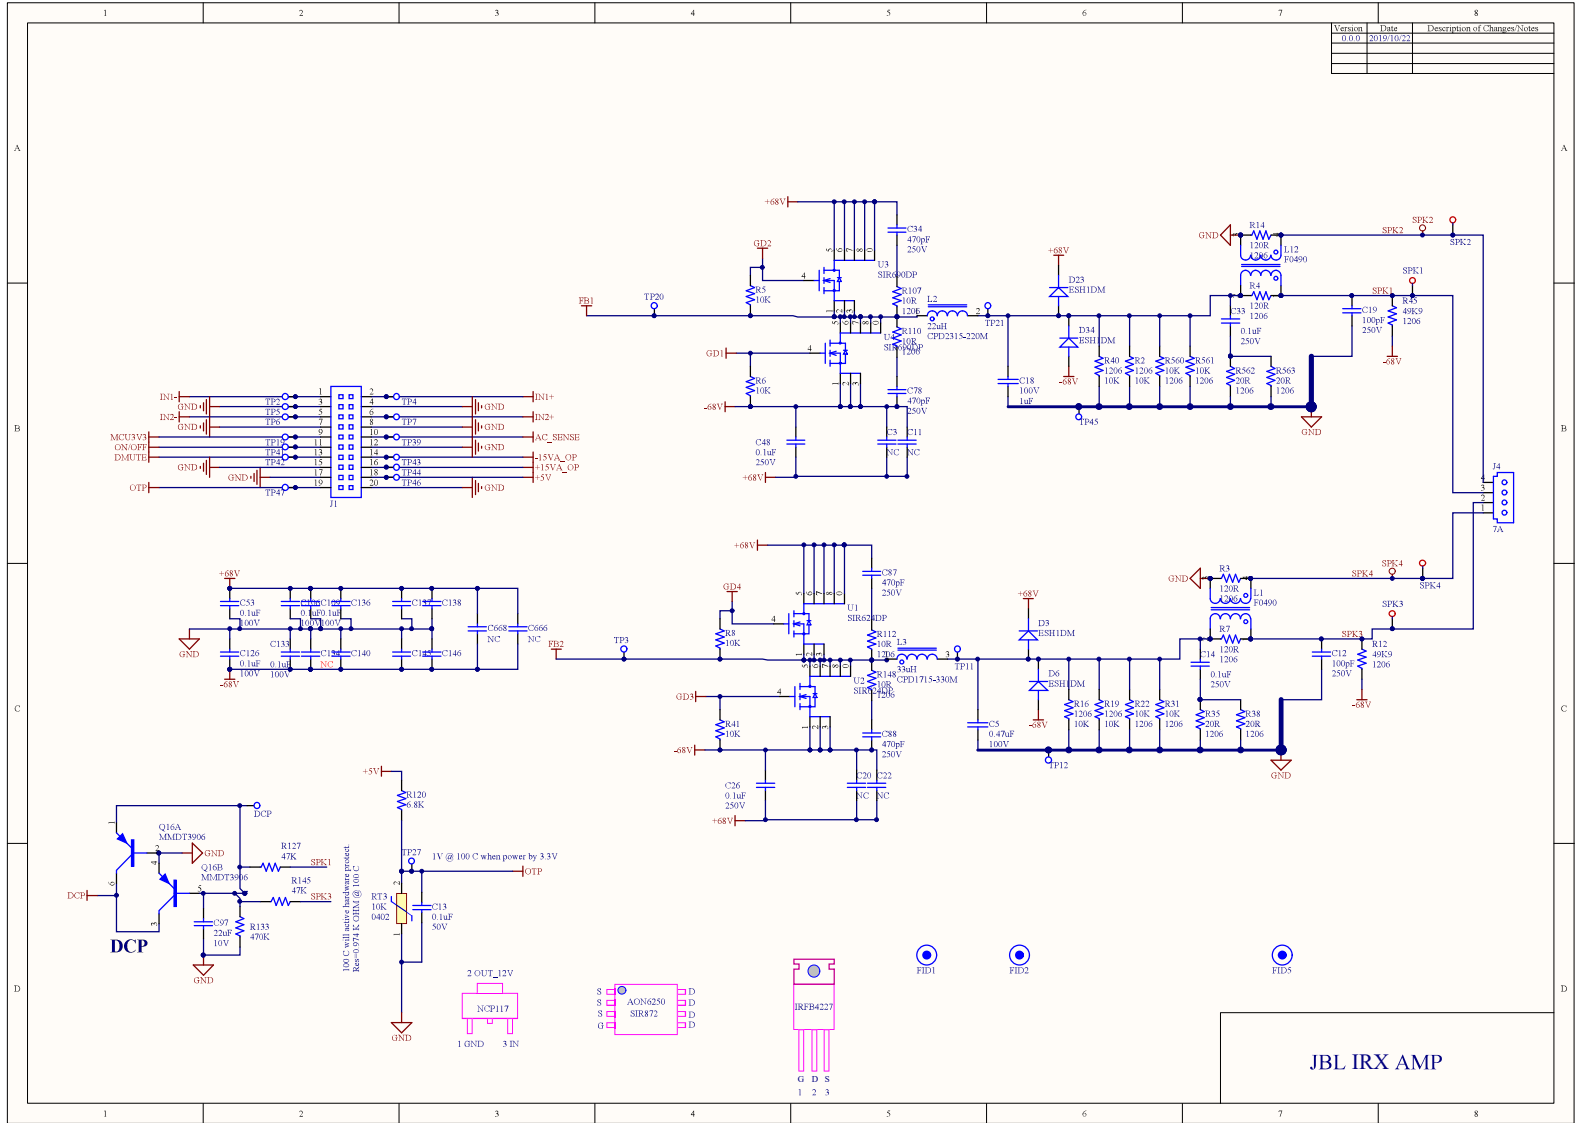

IRX108BT\_REAR PLATE ASSY\_EXPLODED VIEW

JBL IRX AMP

Version	Date	Description of Changes/Notes

JBL IRX CODEC

Version	Date	Description of Changes/Notes

JBL IRX DC-DC

Version	Date	Description of Changes/Notes