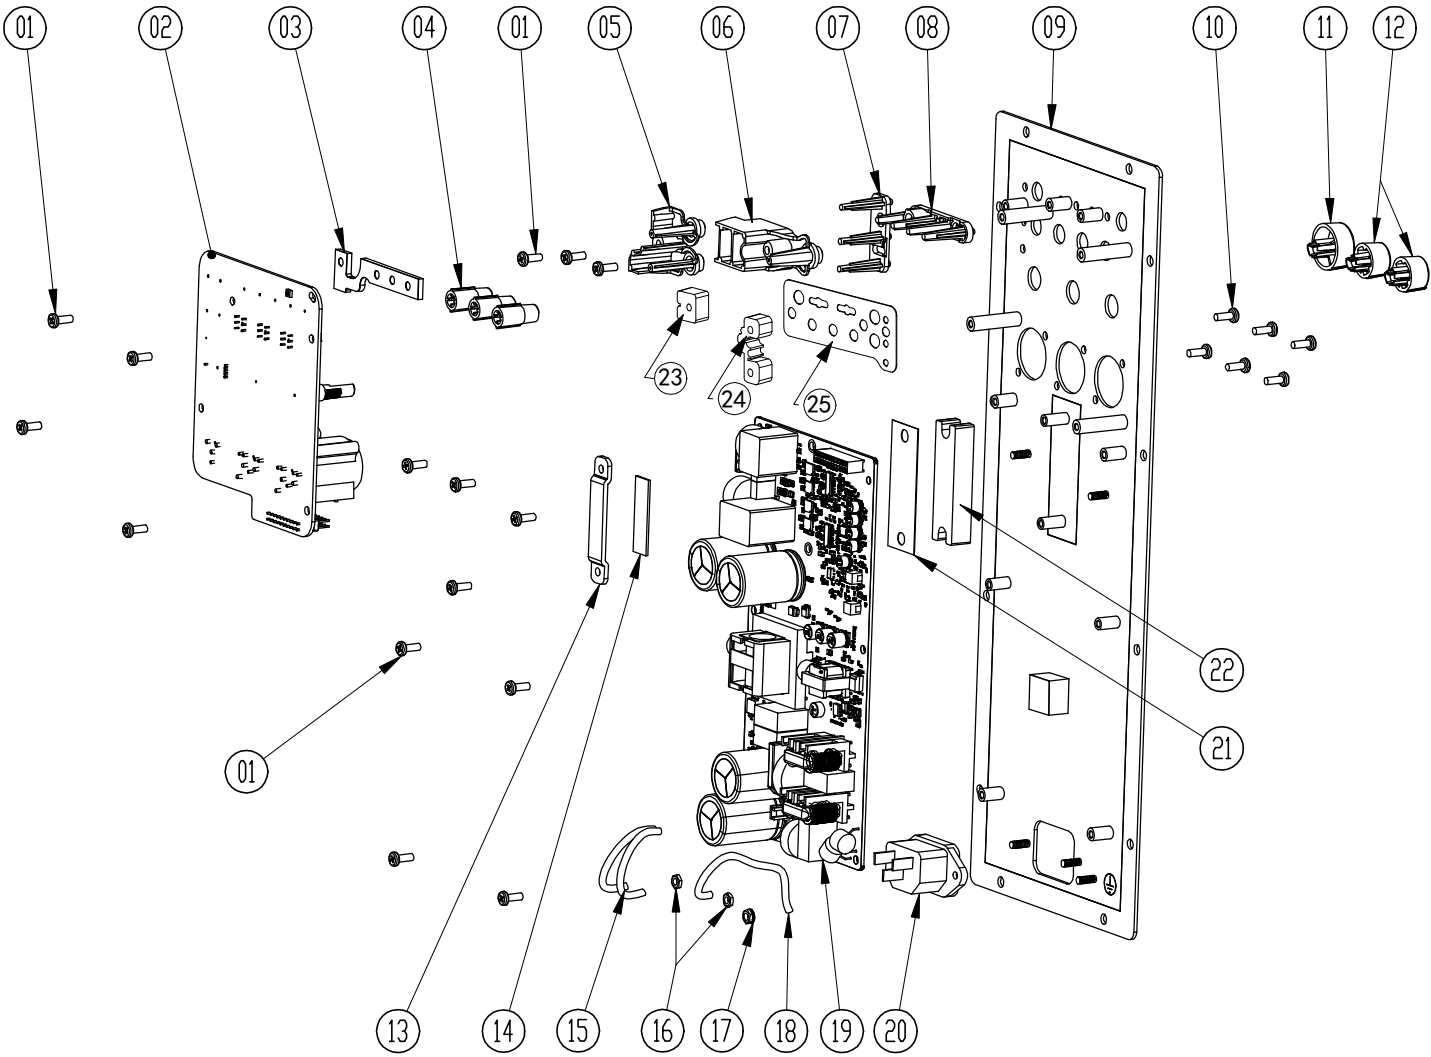

IRX108BT_REAR PLATE ASSY_EXPLODED VIEW